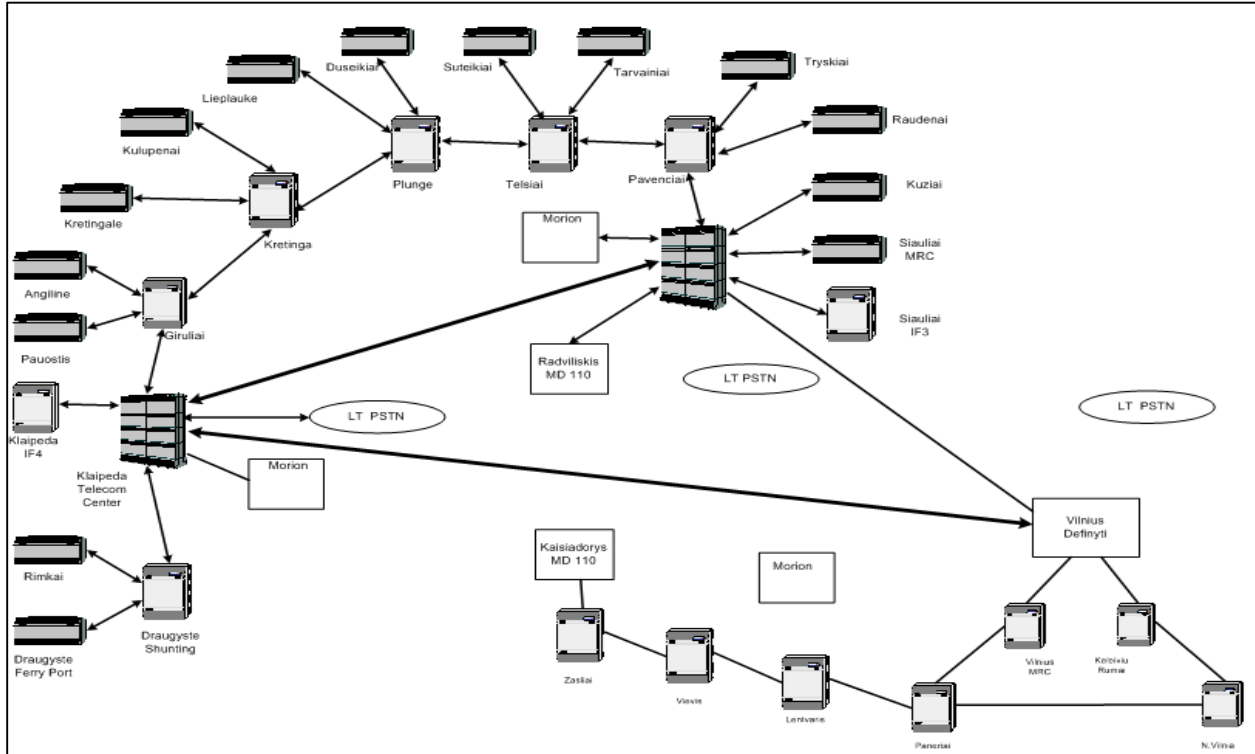

Completion Year: 2004

Telecommunications – Lithuanian Railway

VILNIUS, LITHUANIA

PROJECT FACTS:

- 70 switching servers Meridian 1/ CS1000 (approx. 10 000 subscribers, including 300 VoIP phones) and other telecommunication equipment;
- 60 optical multiplexers STM-1/4/16 MUX;
- Network management and control system.