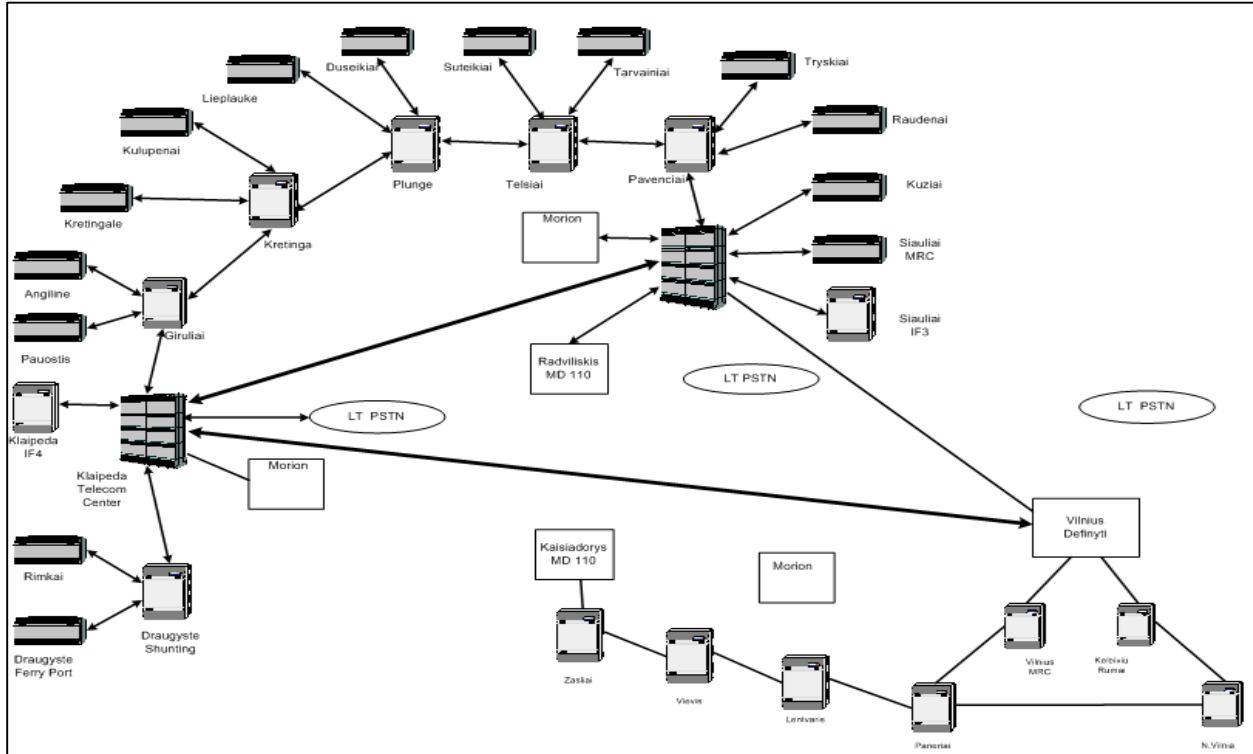

### PROJECT FACTS:

- 70 switching servers Meridian 1/ CS1000 (approx. 10 000 subscribers, including 300 VoIP phones) and other telecommunication equipment;
- 60 optical multiplexers STM-1/4/16 MUX;
- Network management and control system.